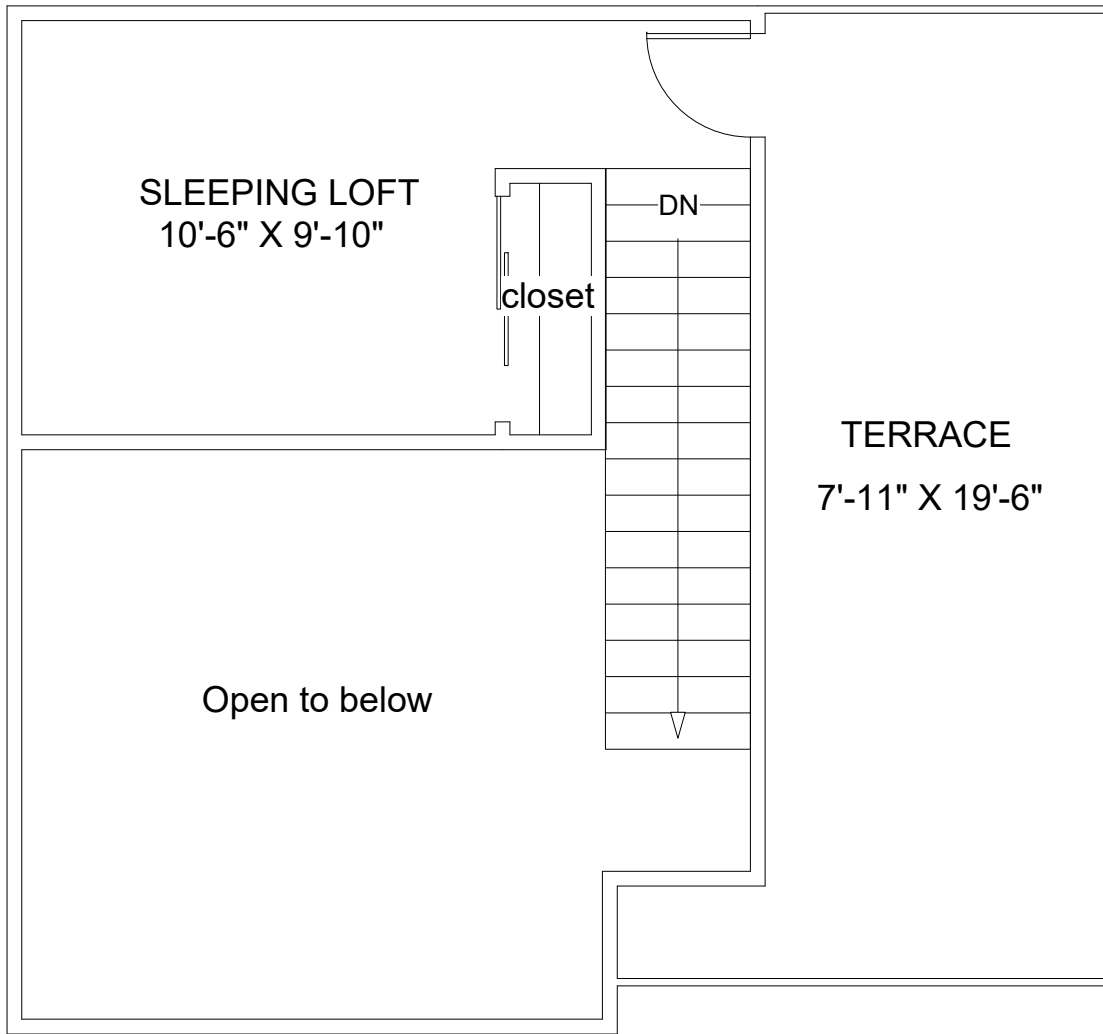

Loft Level

Entry Level

# Amber Studios and Lofts

507 sq ft + 154 sq ft Terrace

0 Bedroom Studio Loft WALTON

1800 # 301,303,305,307,309,311\* (\* = 370 sq ft Terrrace)

# SL5

210406