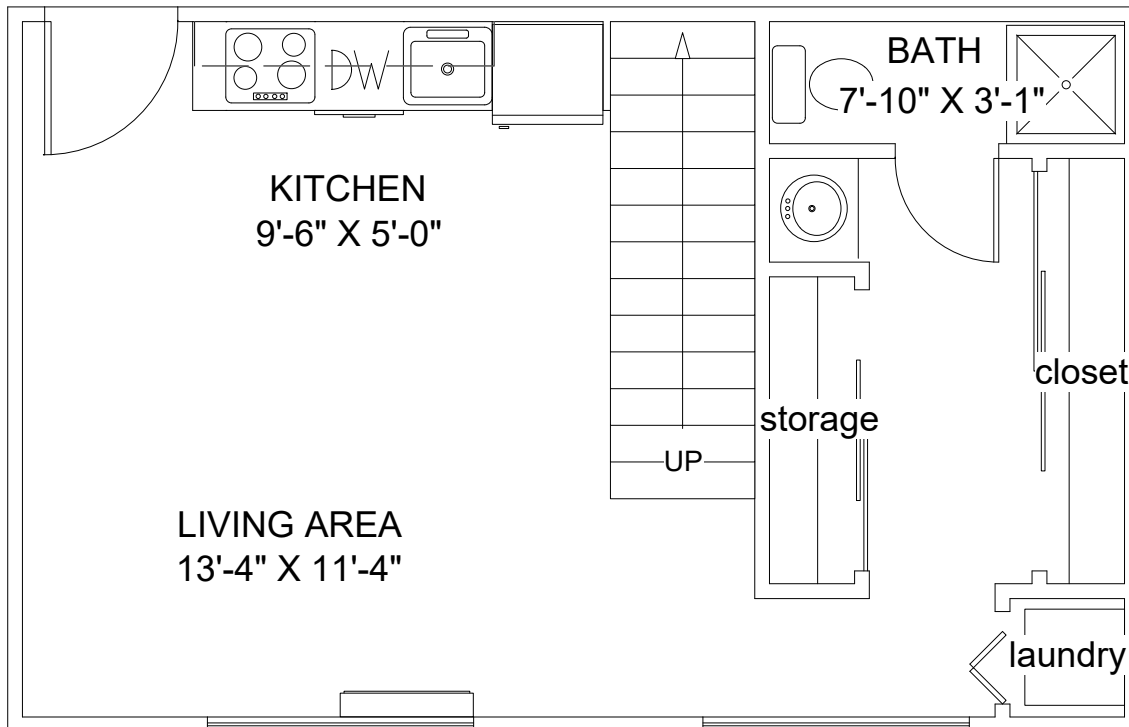

Loft Level

Entry Level

# Amber Studios and Lofts

507 sq ft + 154 sq ft Terrace

0 Bedroom Studio Loft WALTON

1800 # 301,303,305,307,309,311\* (\* = 370 sq ft Terrrace)

# SL5

210406