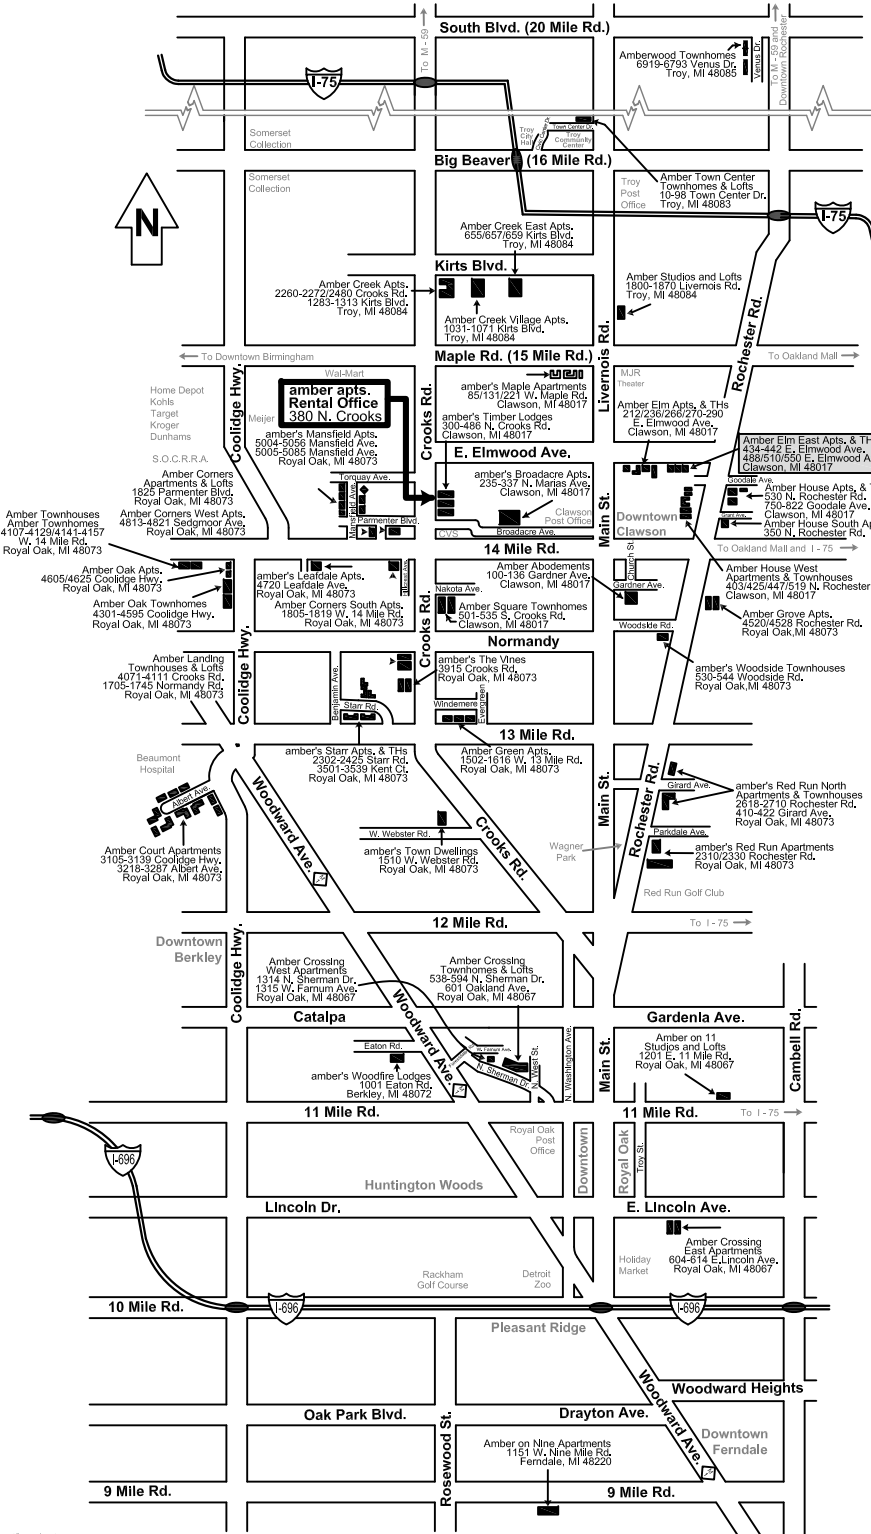

19 Amber Elm East Apts. & Townhouses

Amber Elm East Apartments and Townhouses

434 - 442 E. Elmwood Ave.
488 / 510 / 550 E. Elmwood Ave.
Clawson, MI 48017

- a. **Amber Elm East Apartments and Townhouses** – three 2½-story brick buildings and one 2-story brick building, on E. Elmwood Ave., west of Rochester Rd. and north of 14 Mile Rd., Clawson.
- b. Each of the twenty **Huron** style 1 bedroom units is on the 2nd or 3rd floor level, with hallway entry.
- c. Each of the four **Erie** style 1 bedroom units is on the 1st floor level, with hallway entry.
- d. Rent for the **Erie** and **Huron** styles includes heat, hot and cold water, kitchen appliances, dishwasher, air conditioner, carpeting and vertical blinds.
- e. Each of the sixteen **Elm** style 1 bedroom units is on the 1st, 2nd or 3rd floor level, with hallway entry.
- f. The **Birch** style 1 bedroom unit is on the 1st floor level, with hallway entry.
- g. Each of the two **Hickory** style 2 bedroom units is on the 2nd or 3rd floor level, with hallway entry.
- h. Rent for the **Birch**, **Elm** and **Hickory** styles includes cold water, kitchen appliances, microwave, dishwasher, central air conditioner, hardwood floors and vertical blinds.
- i. Each of the five **Dakota** style 2 bedroom townhouses is on 2 floors, with private front and rear entries.
- j. Rent for the **Dakota** style includes cold water, kitchen appliances, microwave, dishwasher, air conditioners, in-unit washer and dryer, hardwood floors and vertical blinds. Electric Heat Bill Guarantee.
- k. Coin-operated laundry machines are located in buildings 488, 510, and 550 E. Elmwood.
- l. Dogs and cats are not permitted, but cat OK in **Dakota** style units.
- m. Cable T.V. available
- n. **Amber Elm East Apartments and Townhouses** are adjacent to Troy; also close to schools, parks, nearby offices, Somerset Collection and I-75.