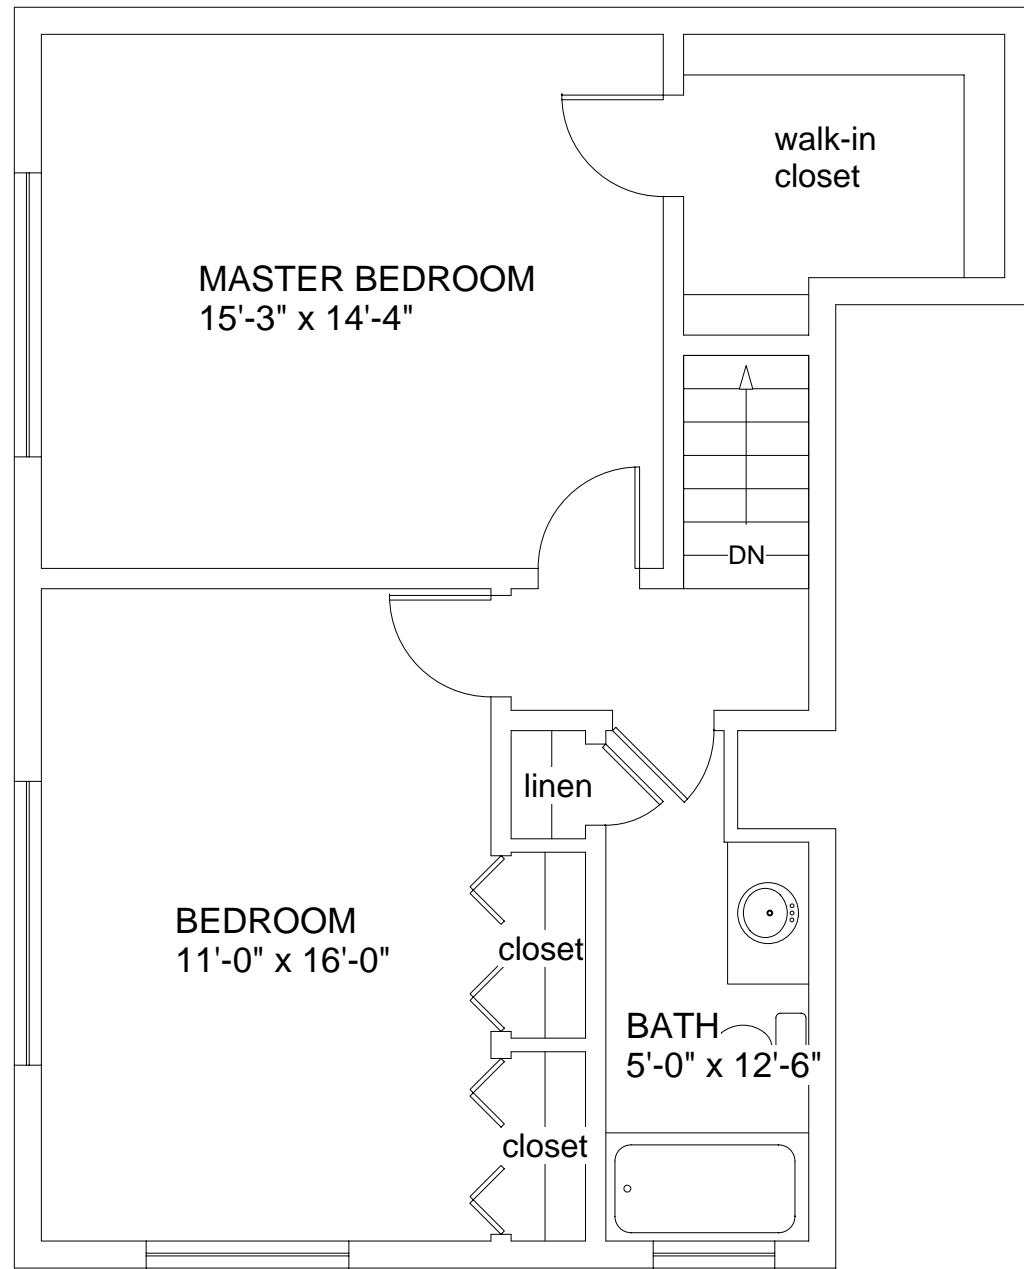

1st Floor

2nd Floor

Amber Elm Townhouses

2 Bedroom Townhouse NEBRASKA

1000 sq ft

#14

E4