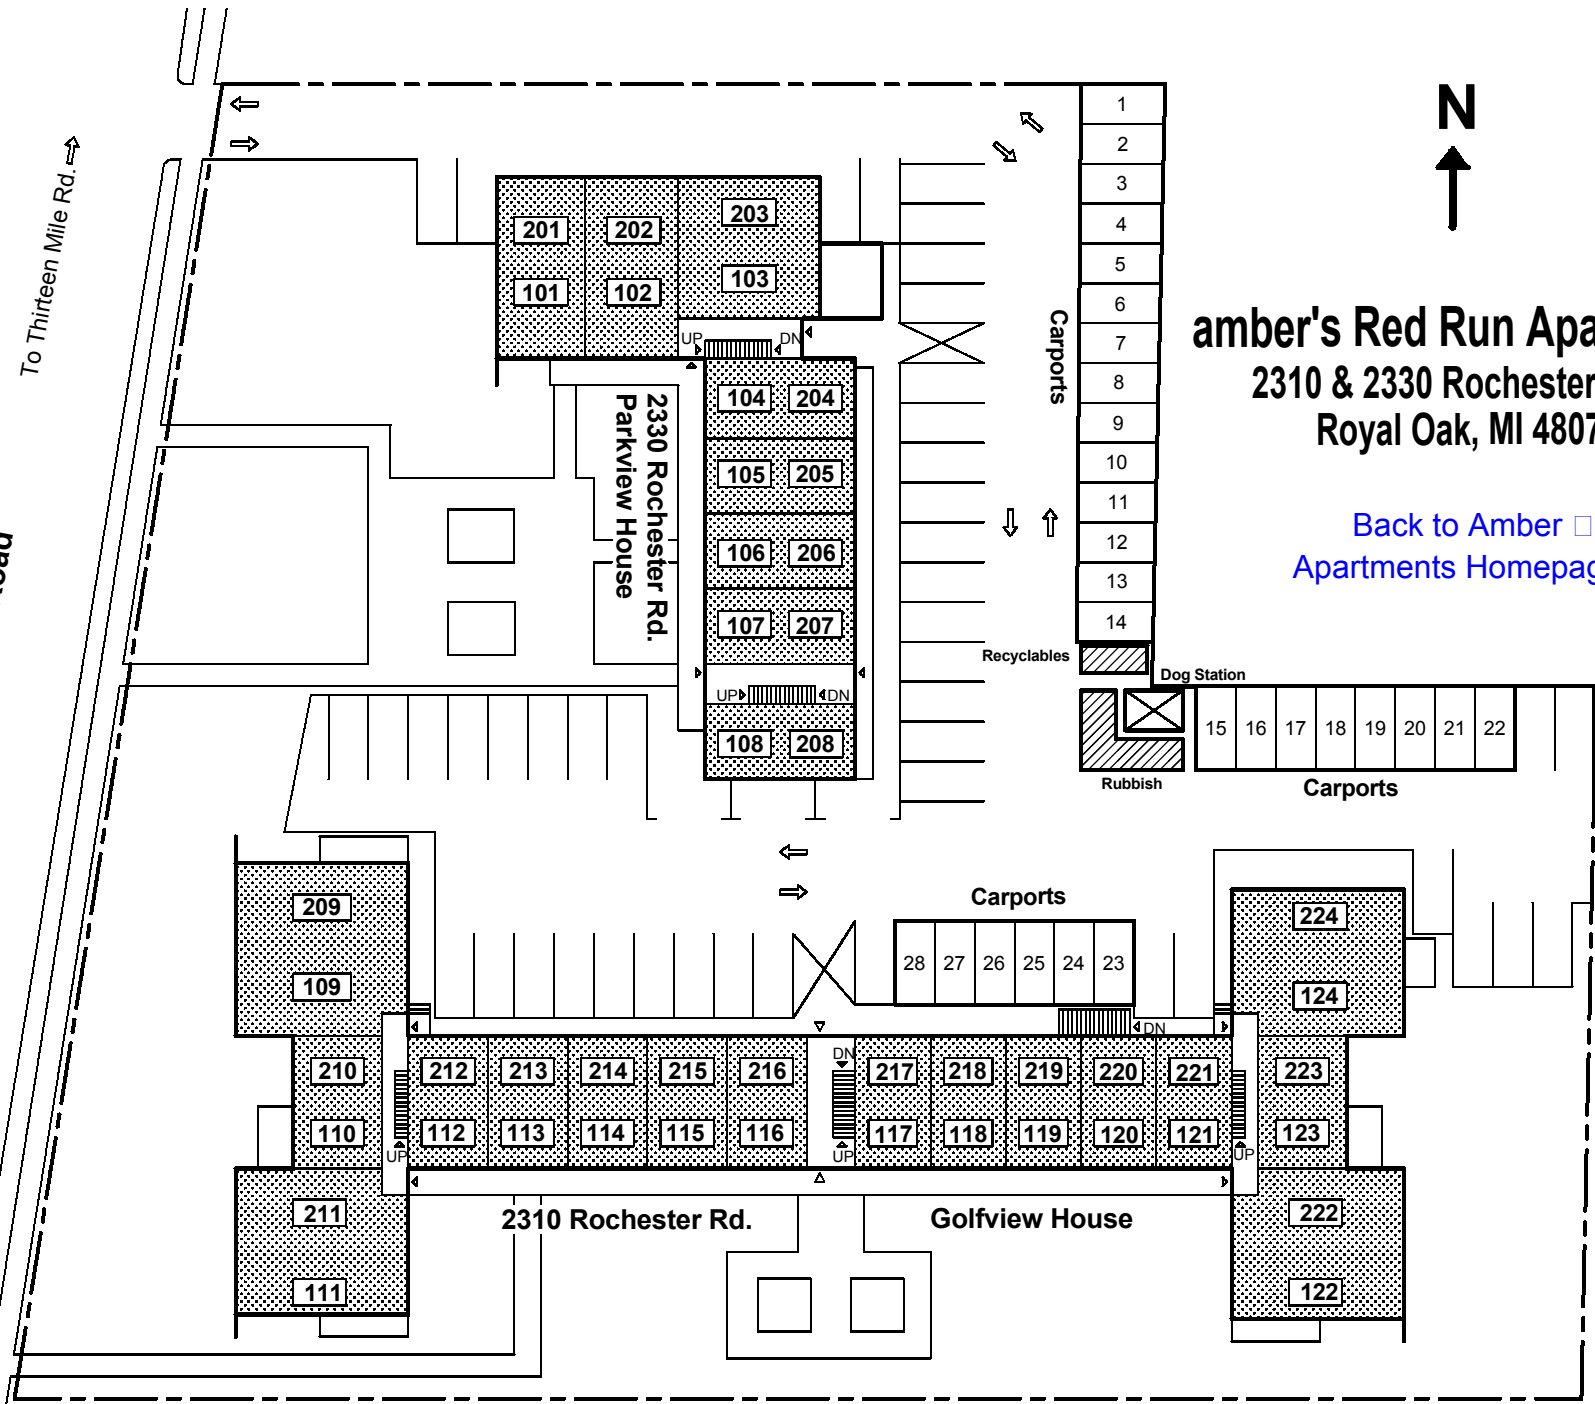

Wagner Park

To Thirteen Mile Rd. →

Rochester Road

amber's Red Run Apartments

2310 & 2330 Rochester Road
Royal Oak, MI 48073

[Back to Amber](#)
[Apartments Homepage](#)

City Dog Run

↔ To Twelve Mile Rd. and
Downtown Royal Oak

2310 Rochester Rd.

Golfview House

Red Run Golf Club (private)