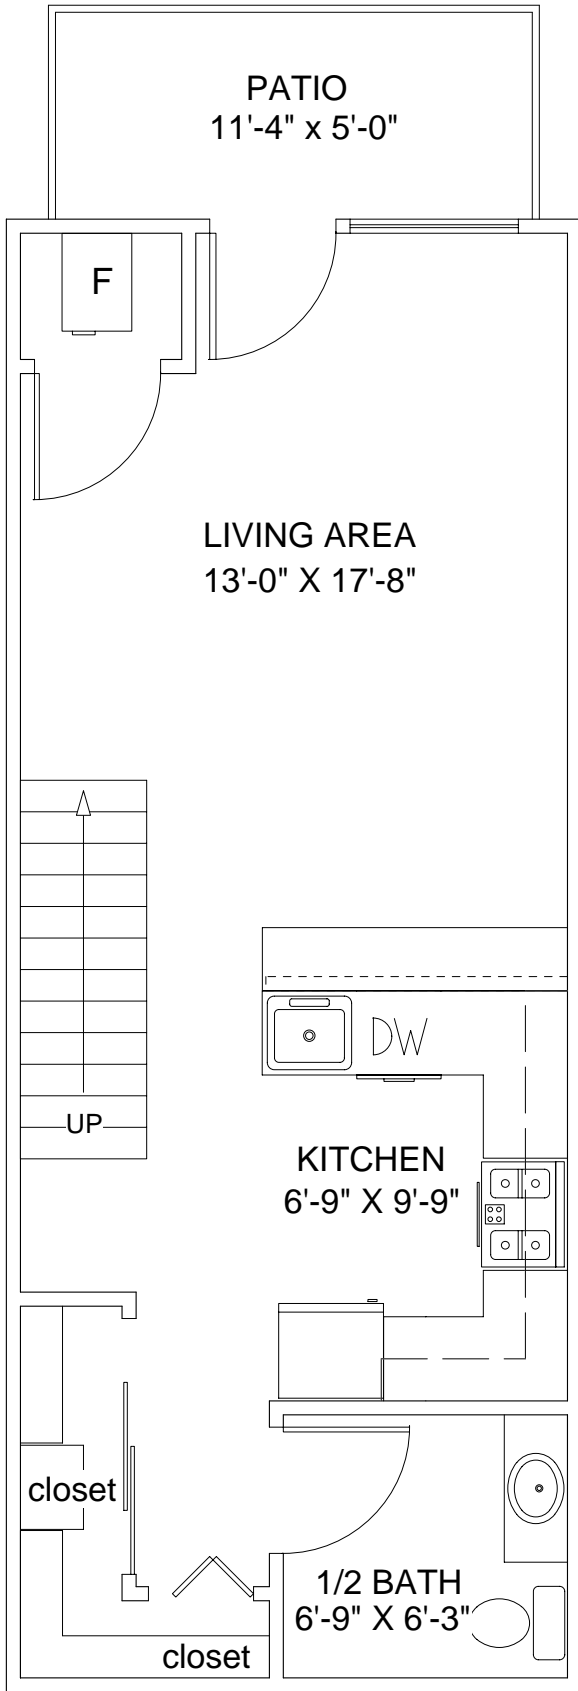

1st Floor

2nd Floor

Amber Corners Apartments and Lofts

2 Bedroom Maisonette NEWTON

990 sq ft

106

N6