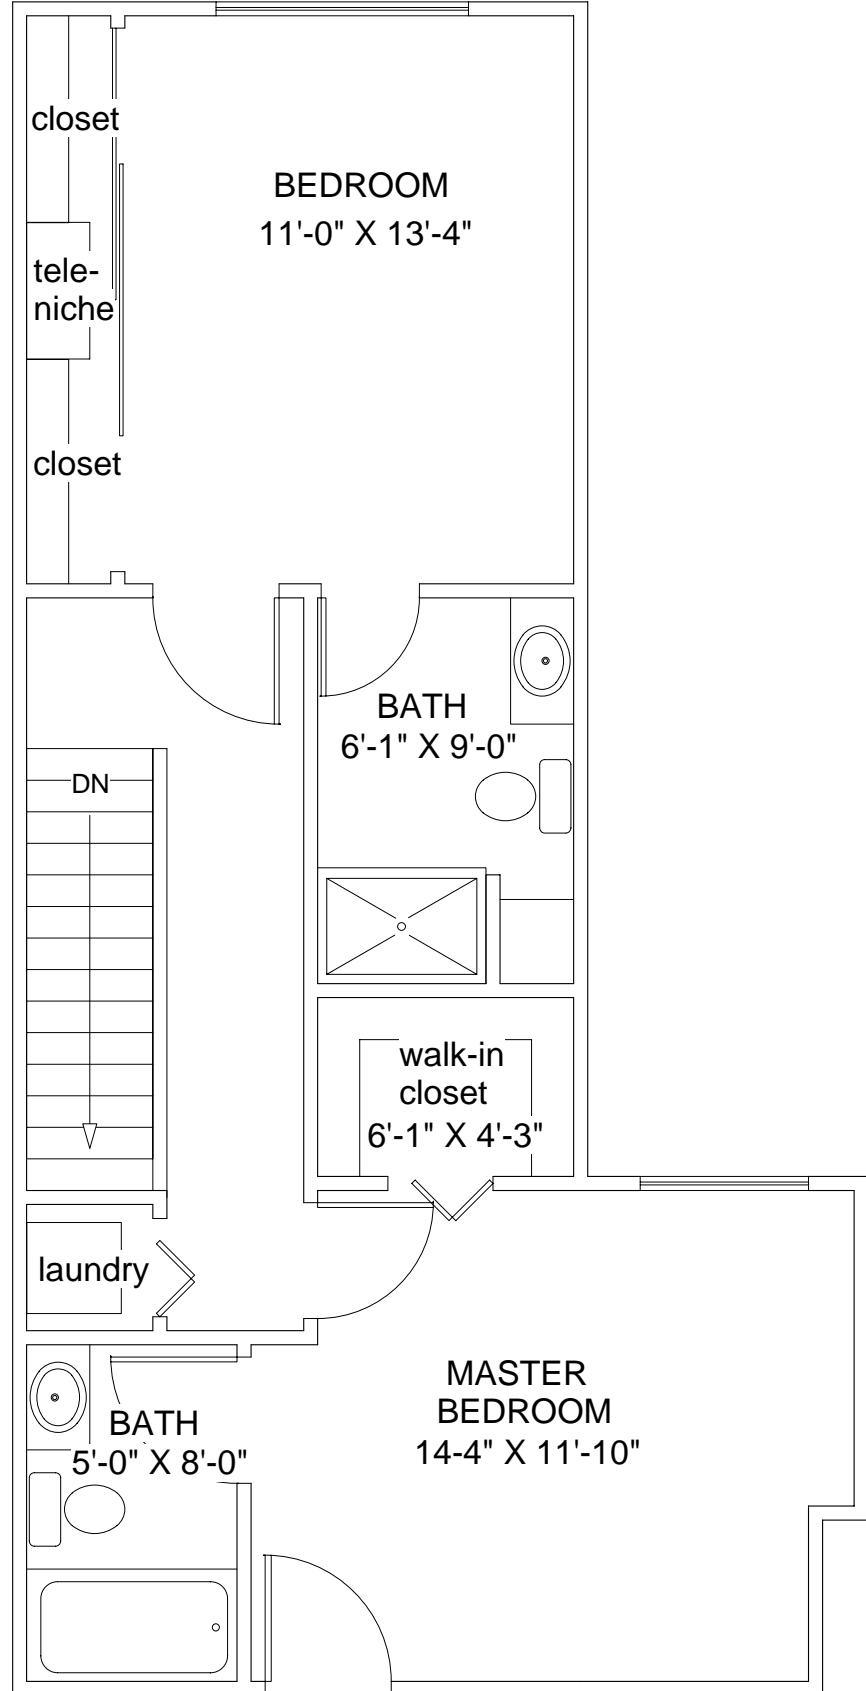

1st Floor

2nd Floor

Amber Corners Apartments and Lofts

2 Bedroom Maisonette NEWTON

990 sq ft

106

N6