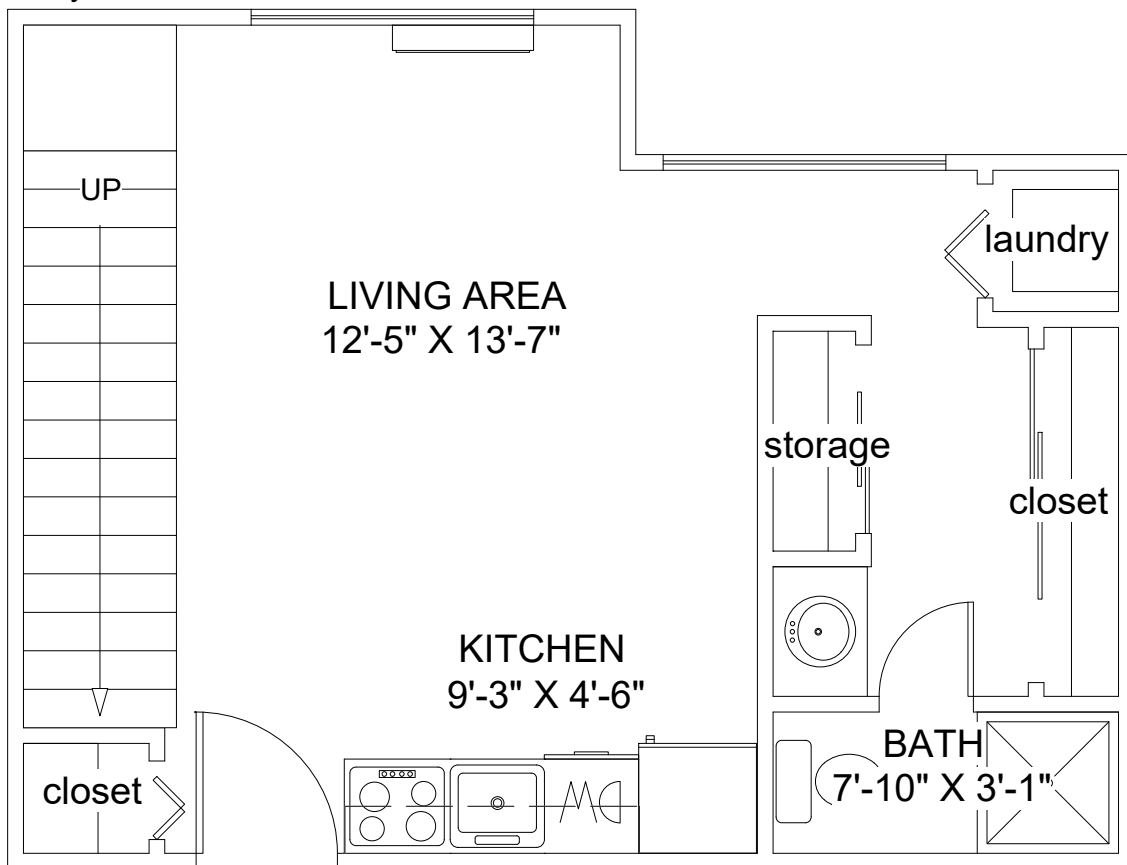

Loft Level

Entry Level

Amber Landing Studios and Lofts **Y10**  
560 sq ft + 118 sq ft Terrace  
0 Bedroom Studio Loft COVINGTON

240601