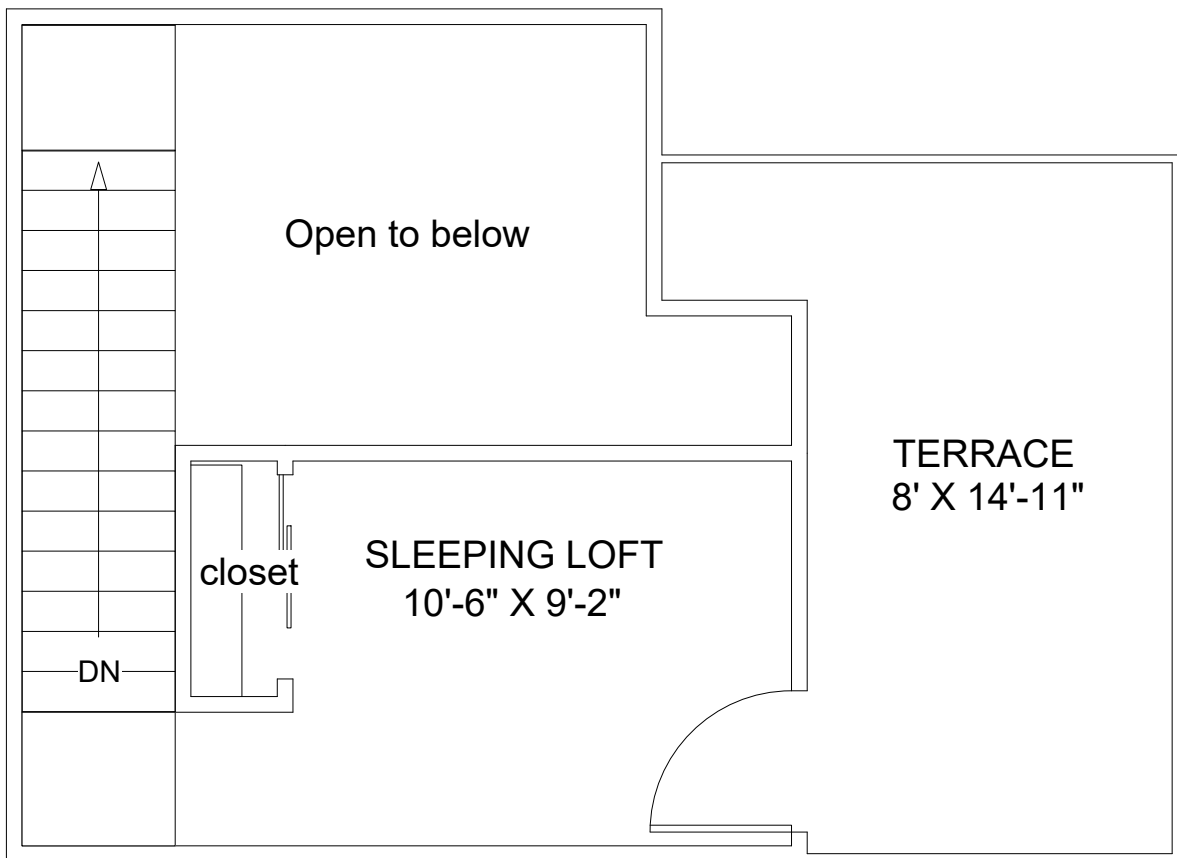

Loft Level

Entry Level

Amber Landing Studios and Lofts **Y10**  
560 sq ft + 118 sq ft Terrace  
0 Bedroom Studio Loft COVINGTON

240601