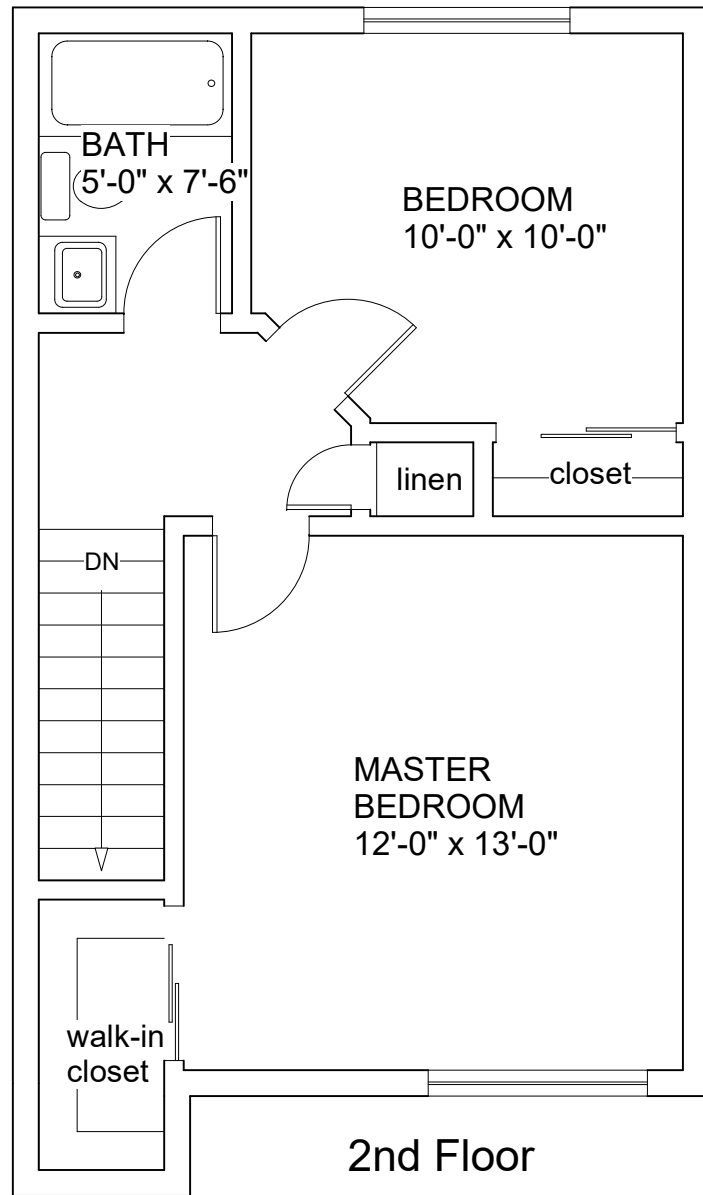

1st Floor

2nd Floor

amber Townhouses

2 Bedroom TOWNHOUSE

832 sq ft (Plus full basement not shown)

#4107, 4109, 4111, 4113, 4115, 4117,
4119, 4121, 4123, 4125, 4127, 4129

A1

210317